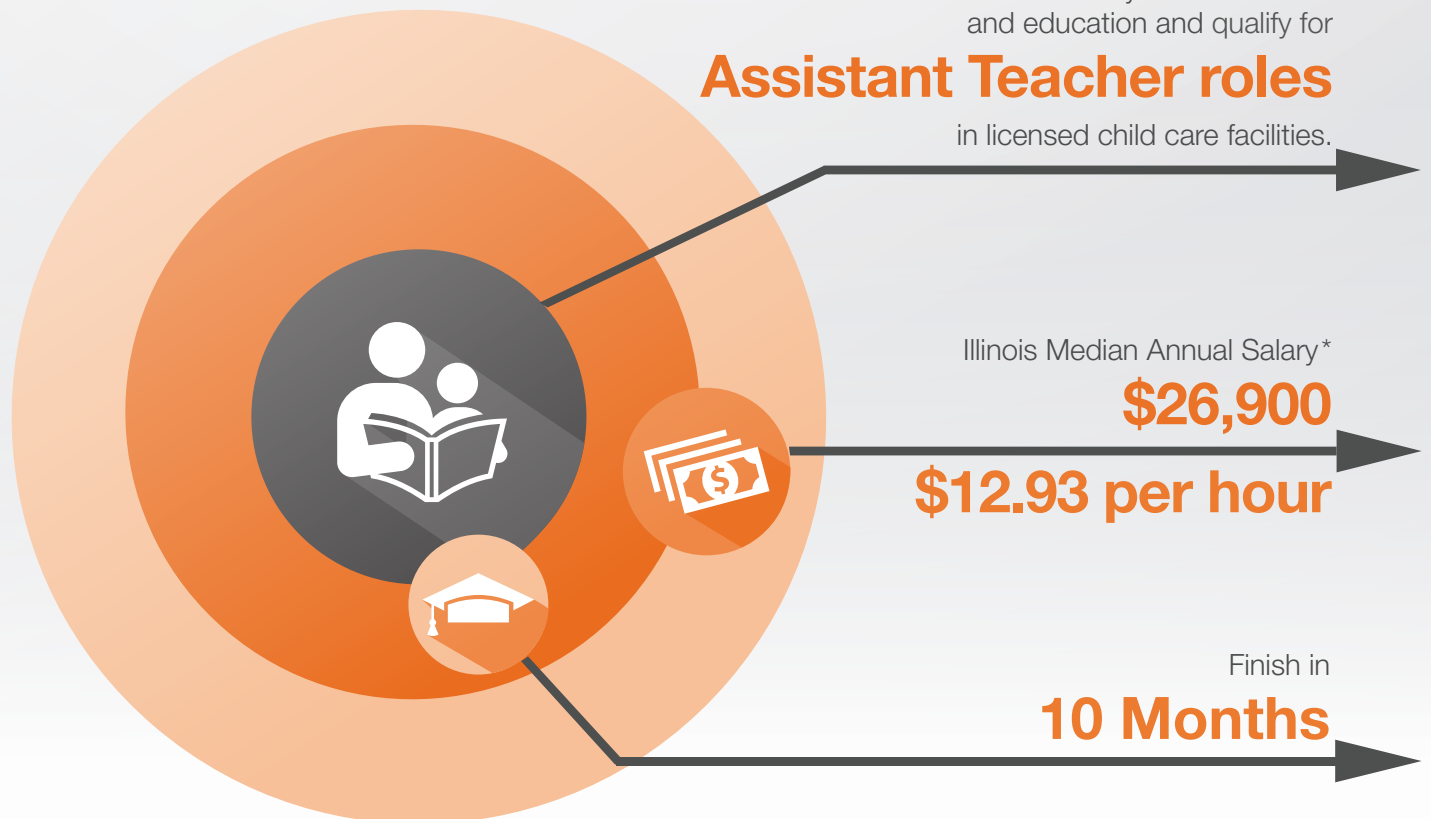

EARLY CHILDHOOD EDUCATION ASSISTANT TEACHER CERTIFICATE

Harper College Learning and Career Center in Prospect Heights

Build skills in basic early childhood care and education and qualify for

Assistant Teacher roles

in licensed child care facilities.

Illinois Median Annual Salary*

\$26,900

\$12.93 per hour

Finish in

10 Months

PROGRAM

- Tuesdays and Thursdays, 6–9:30 p.m. (September–May)
- Ask About Financial Assistance
- Access to Free Support Services
- Convenient Location

Starting September 2017 **Fall Semester**

* O*Net and the Bureau of Labor Statistics

**EARLY CHILDHOOD EDUCATION
ASSISTANT TEACHER CERTIFICATE**
Harper College Learning and Career Center
in Prospect Heights