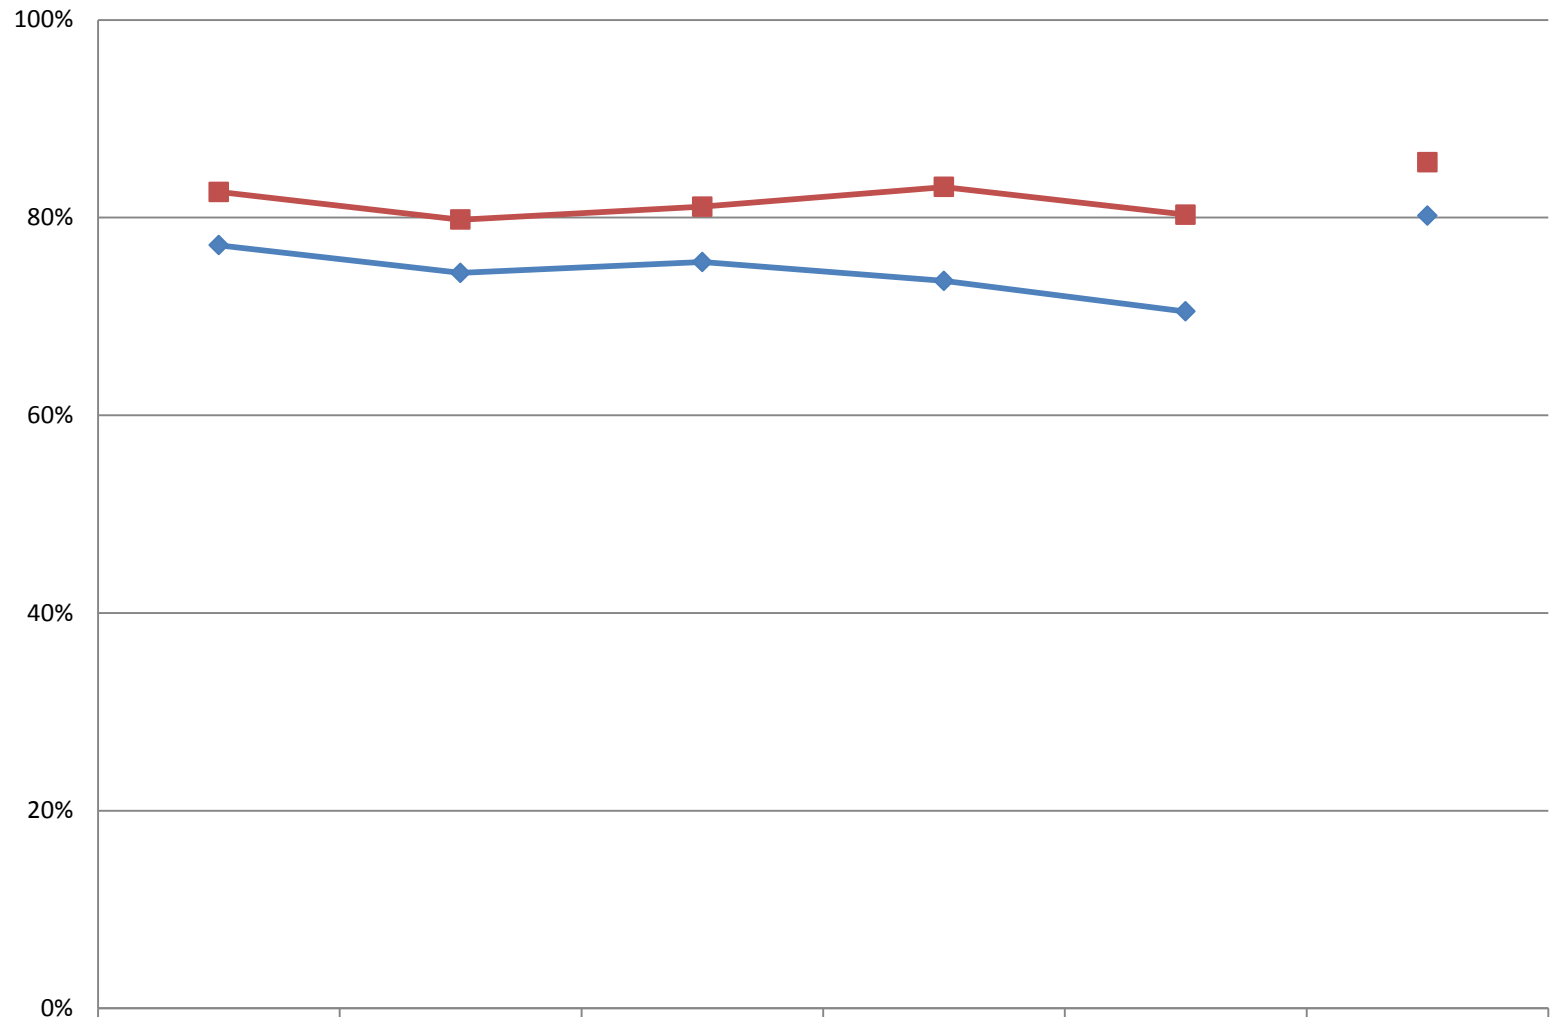

Success in Gatekeeper – New, Degree-Seeking Students

	Fall 2007 to spring 2010 (baseline)	Fall 2008 to spring 2011	Fall 2009 to spring 2012	Fall 2010 to spring 2013	Fall 2011 to spring 2014	2015 goal target (3% over baseline)
Gatekeeper math N successfully completed/N attempted	77.2% 688/891	74.4% 659/886	75.5% 716/948	73.6% 678/921	70.5% 574/814	80.2%
Gatekeeper English N successfully completed/N attempted	82.6% 1,342/1,624	79.8% 1,312/1,644	81.1% 1,383/1,706	83.1% 1,371/1,650	80.3% 1,256/1,565	85.6%