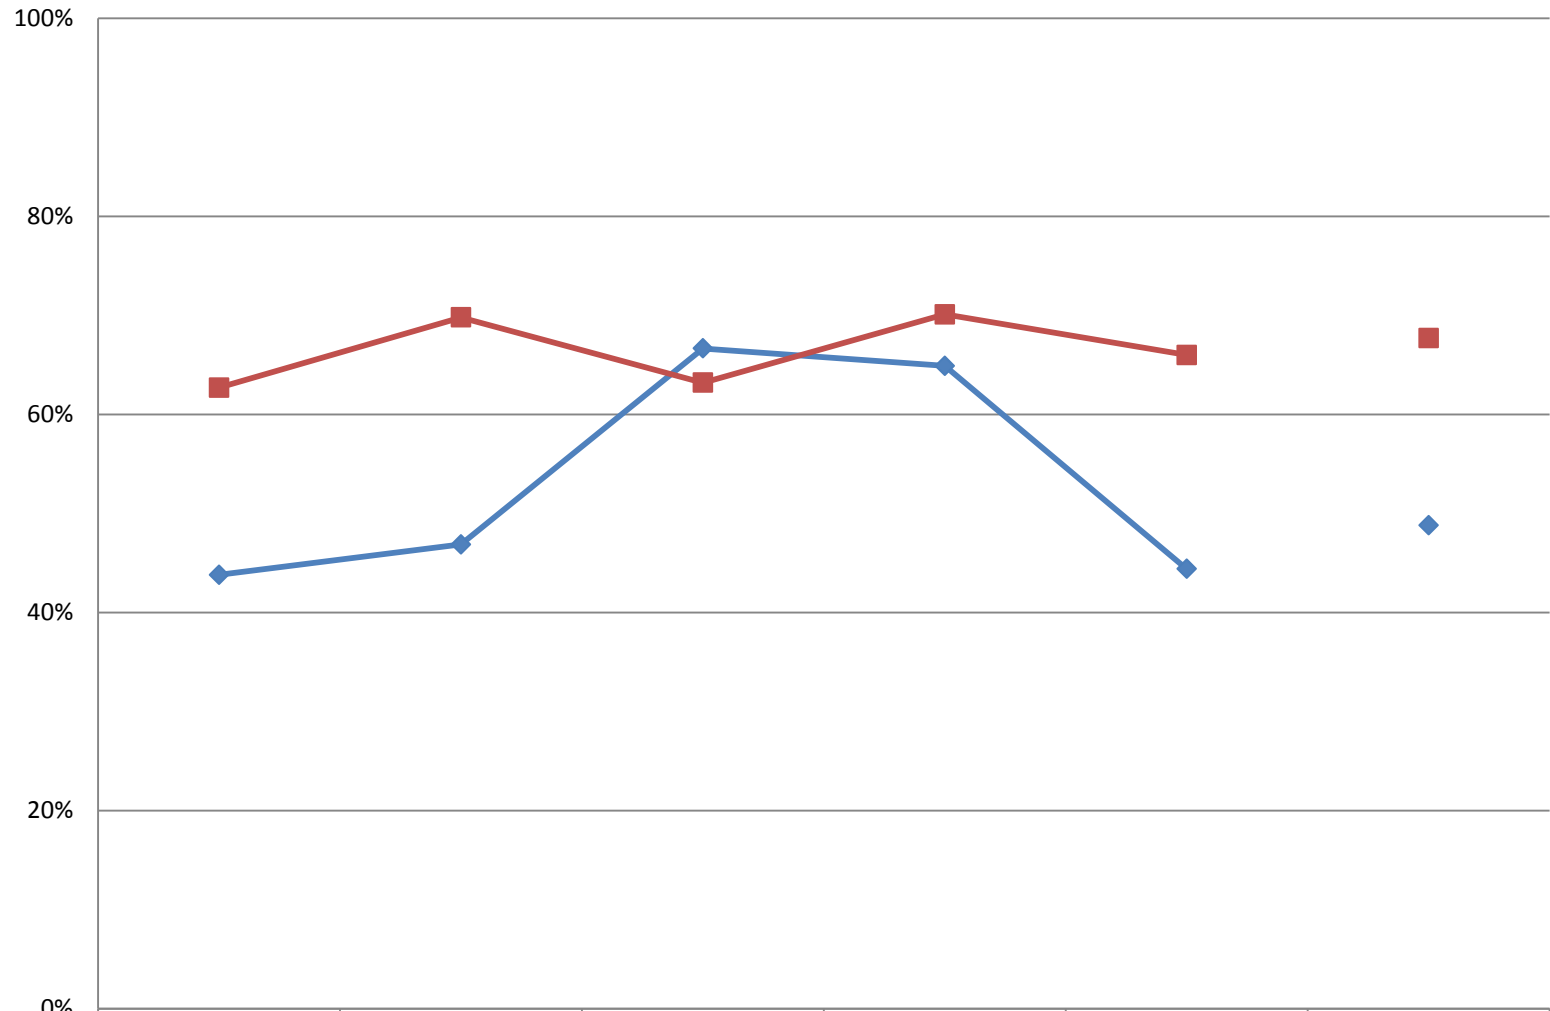

Success in Gatekeeper – Special Populations, Black Non-Hispanic Students

◆ Gatekeeper math	43.8%	46.9%	66.7%	64.9%	44.4%	48.8%
N successfully completed/N attempted	7/16	15/32	26/39	24/37	16/36	
■ Gatekeeper English	62.7%	69.8%	63.2%	70.1%	66.0%	67.7%
N successfully completed/N attempted	37/59	67/96	67/106	75/107	64/97	