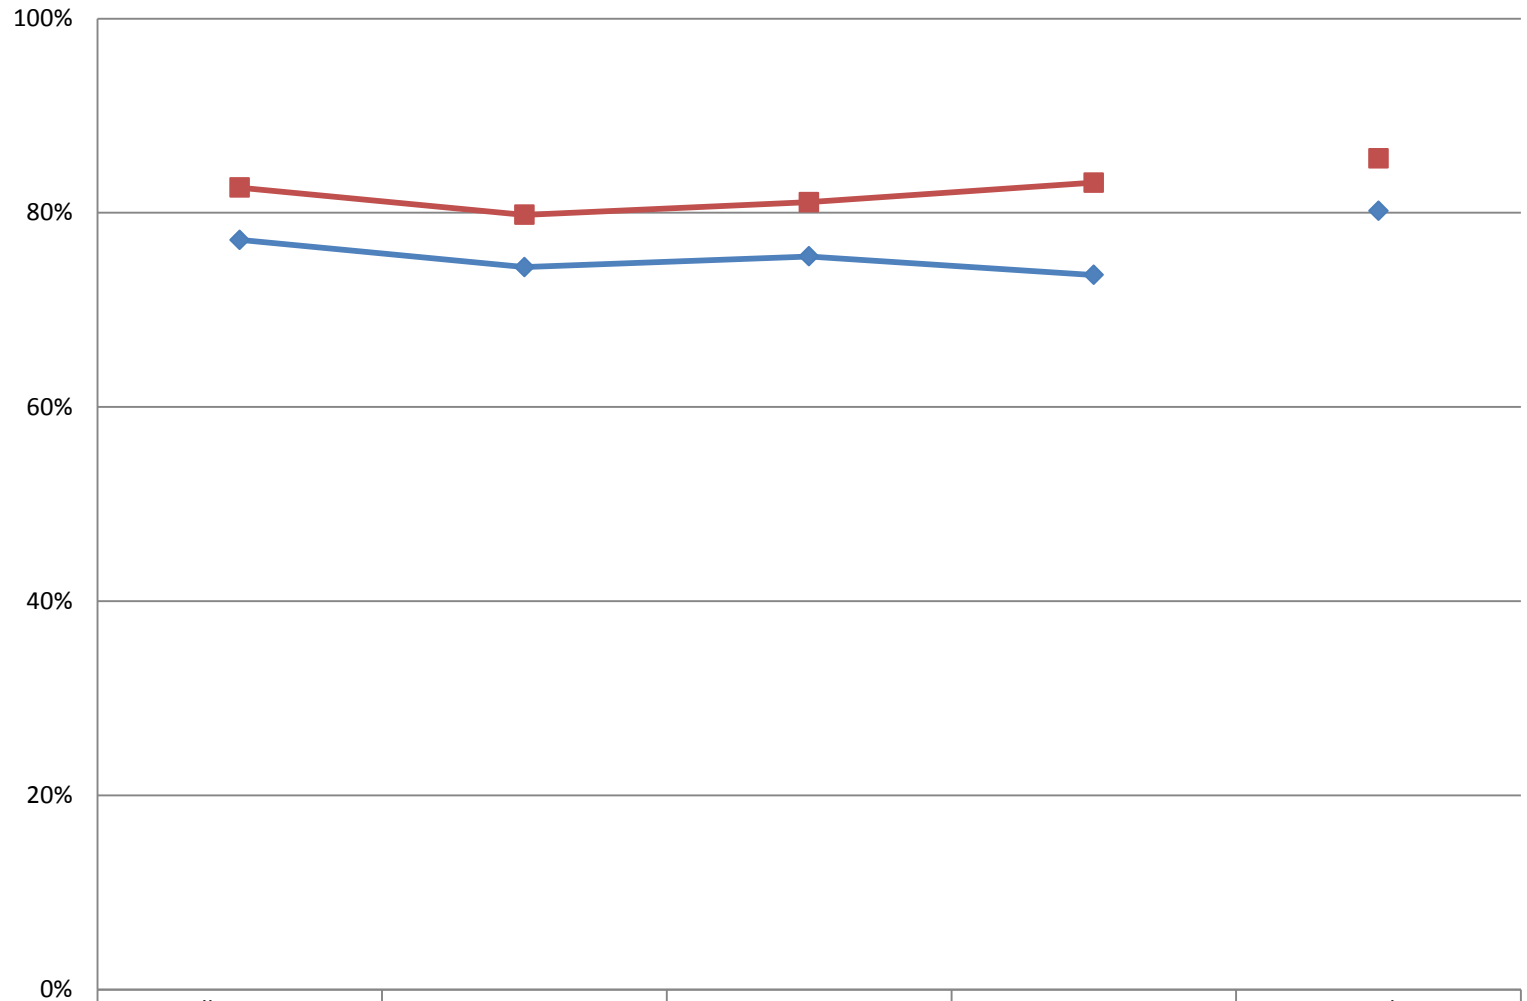

Success in Gatekeeper – New, Degree-Seeking Students

◆ Gatekeeper math	77.2%	74.4%	75.5%	73.6%	80.2%
N successfully completed/N attempted	688/891	659/886	716/948	678/921	
■ Gatekeeper English	82.6%	79.8%	81.1%	83.1%	85.6%
N successfully completed/N attempted	1,342/1,624	1,312/1,644	1,383/1,706	1,371/1,650	