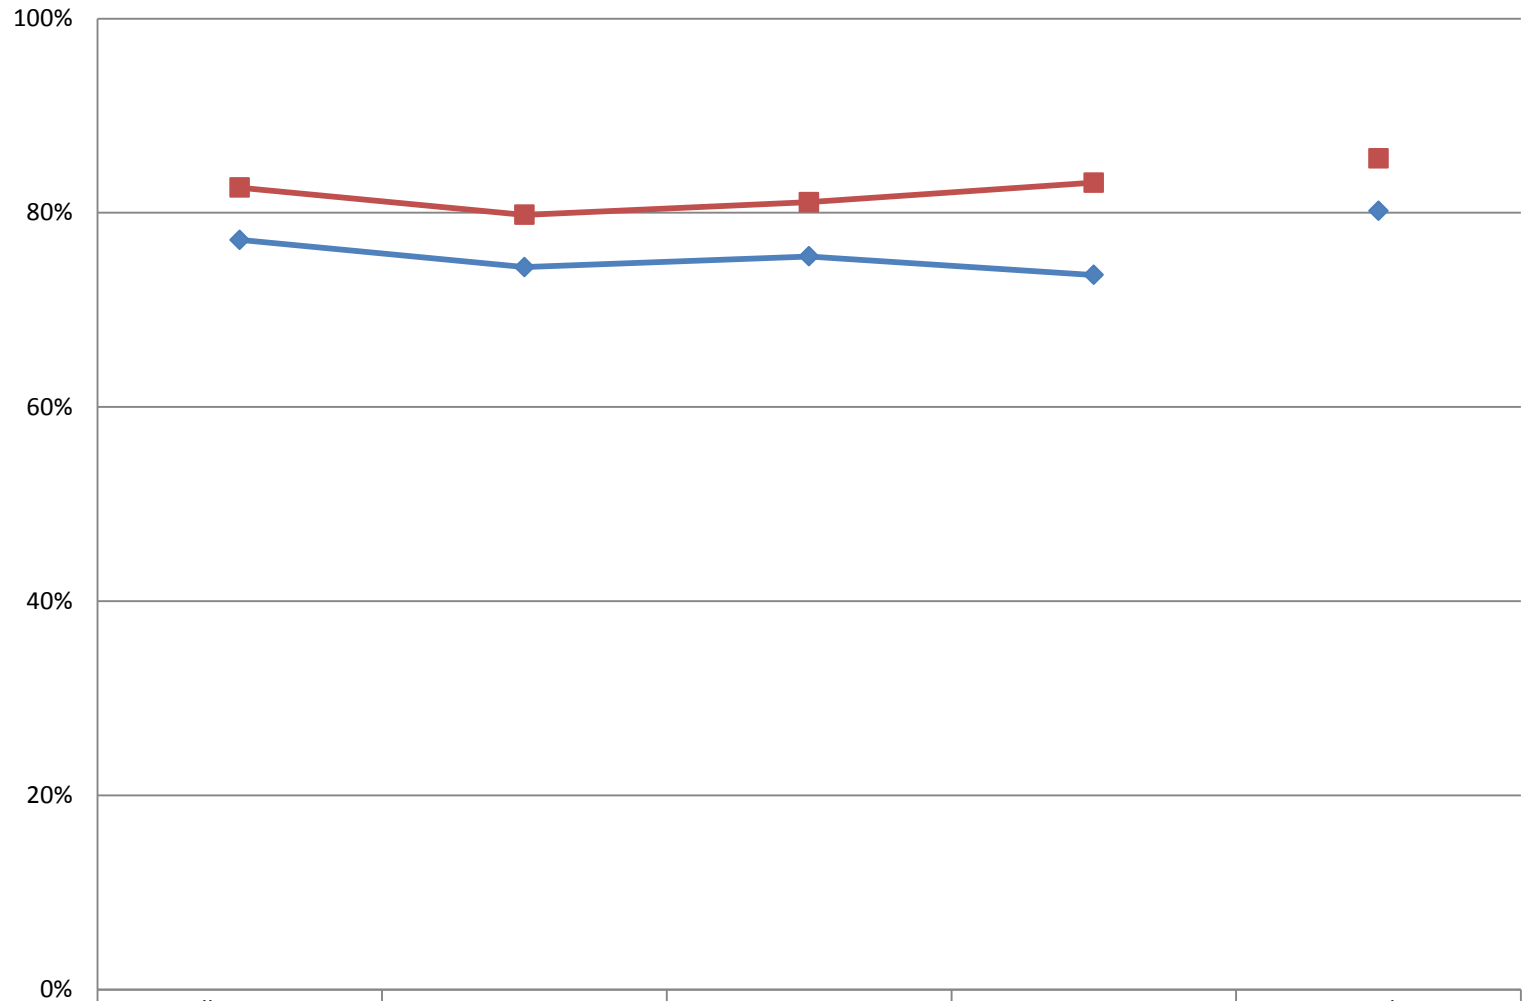

## Success in Gatekeeper – New, Degree-Seeking Students

Gatekeeper math N successfully completed/N attempted	77.2% 688/891	74.4% 659/886	75.5% 716/948	73.6% 678/921	80.2%
Gatekeeper English N successfully completed/N attempted	82.6% 1,342/1,624	79.8% 1,312/1,644	81.1% 1,383/1,706	83.1% 1,371/1,650	85.6%