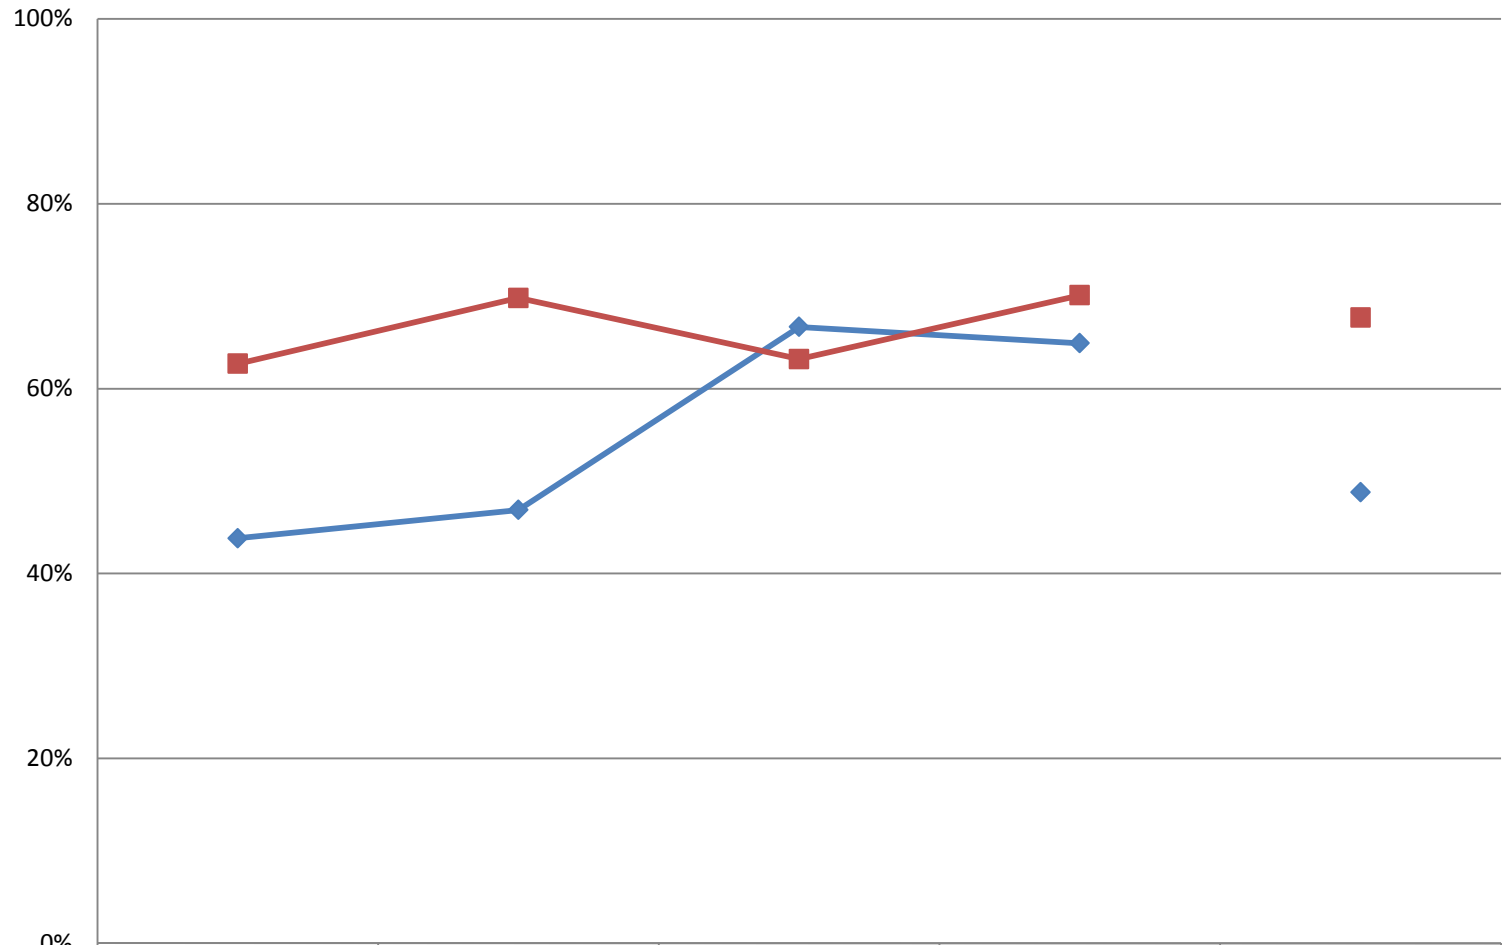

Success in Gatekeeper – Special Populations, Black Non-Hispanic Students

◆ Gatekeeper math	43.8%	46.9%	66.7%	64.9%	48.8%
N successfully completed/N attempted	7/16	15/32	26/39	24/37	
■ Gatekeeper English	62.7%	69.8%	63.2%	70.1%	67.7%
N successfully completed/N attempted	37/59	67/96	67/106	75/107	