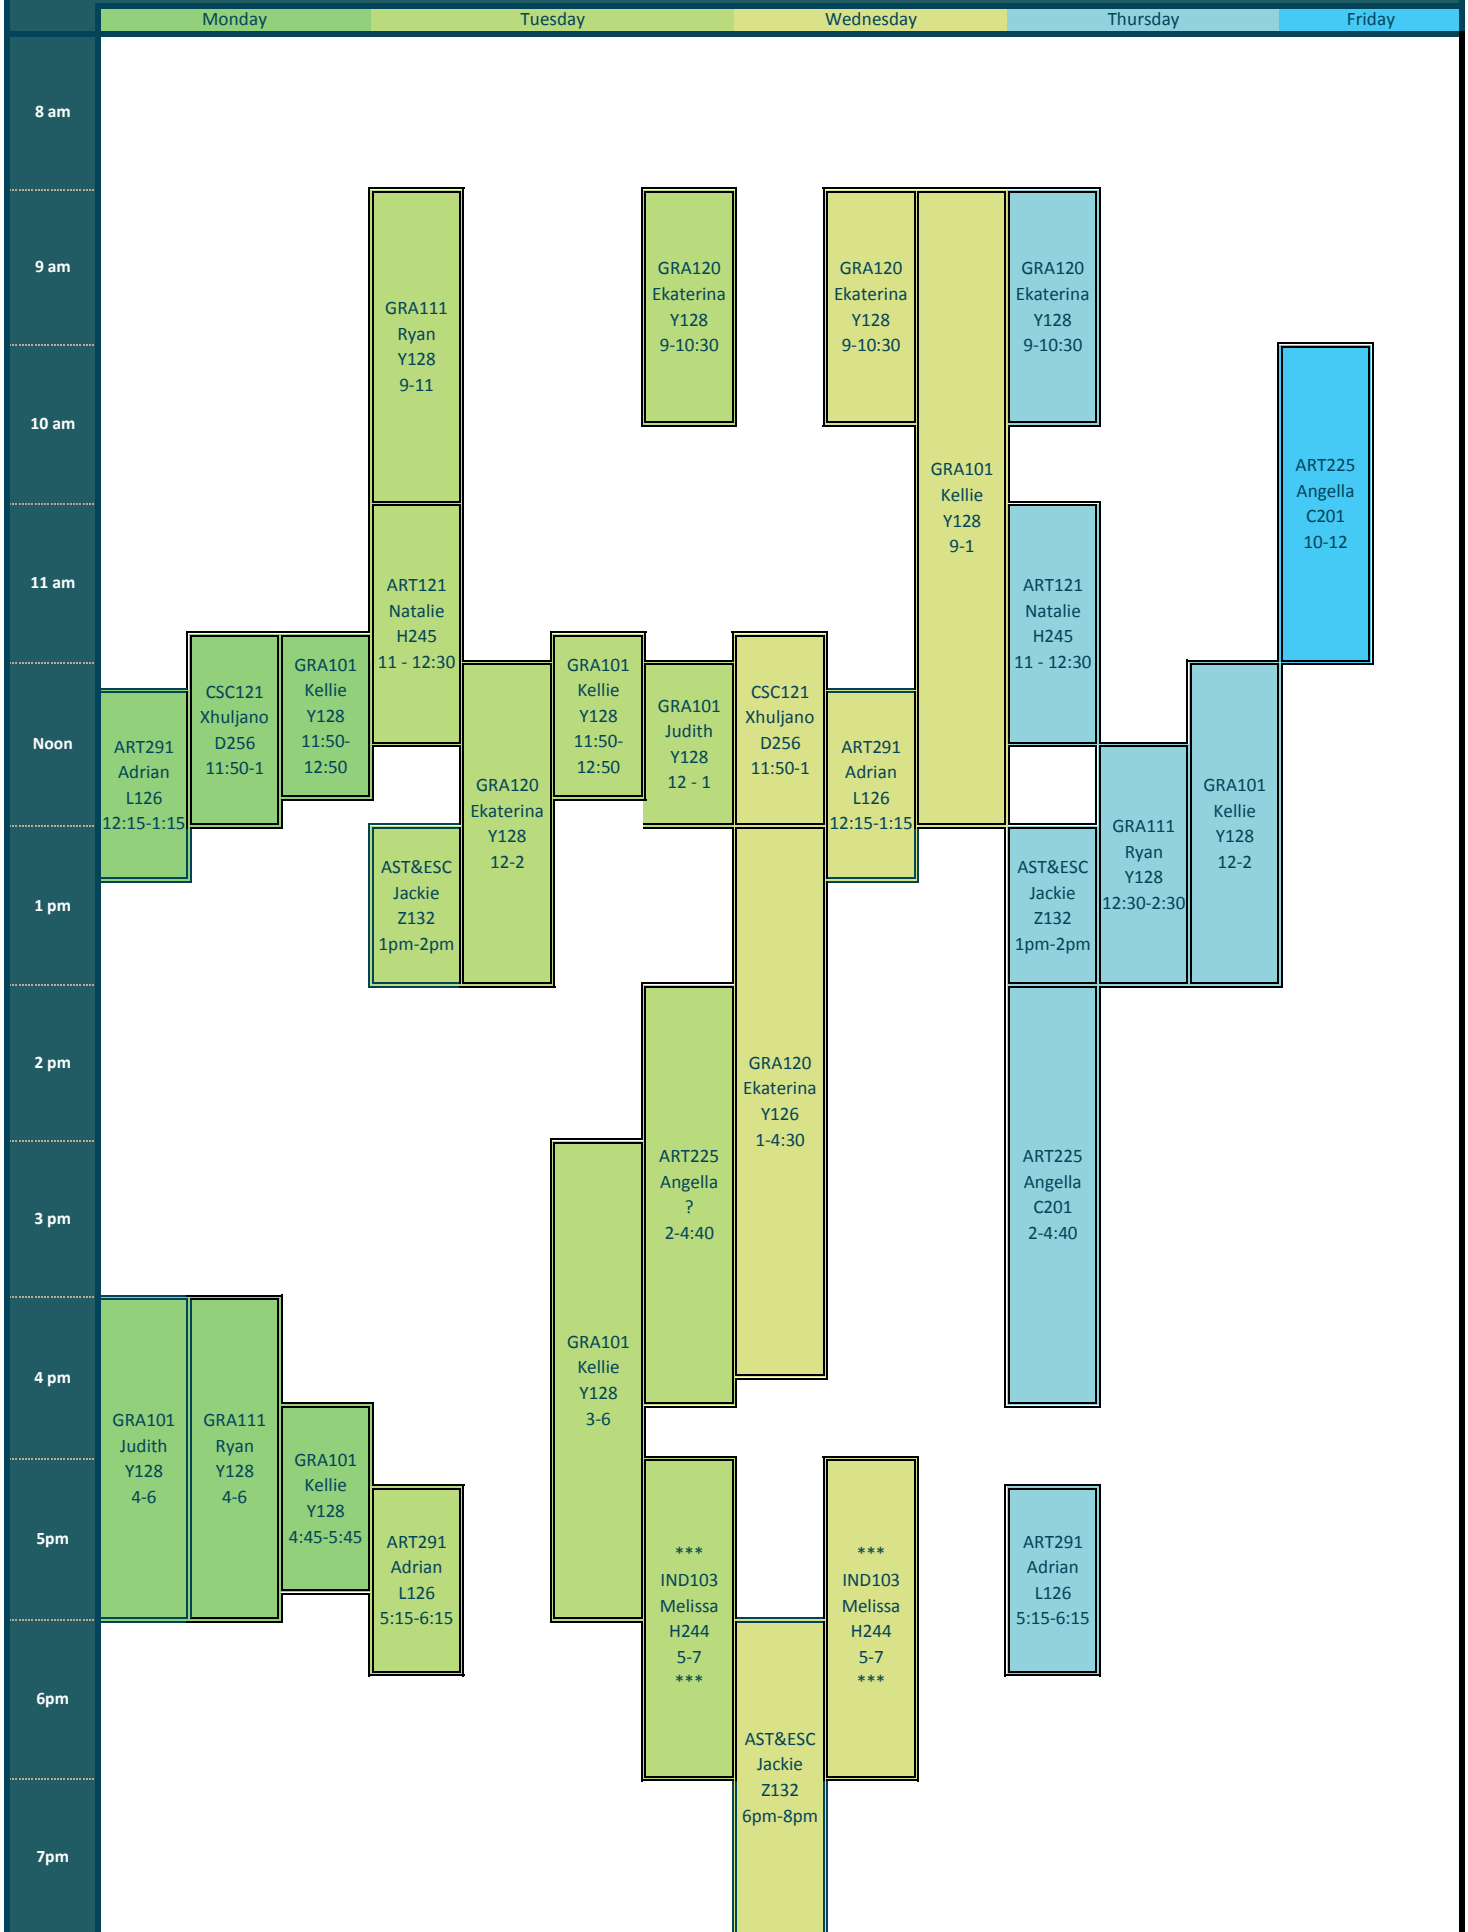

Fall 2018 F110 Schedule - Supplemental Instruction

***Melissa's sessions are held Tuesday's on weeks the class meets, and Wednesday's weeks the class doesn't meet