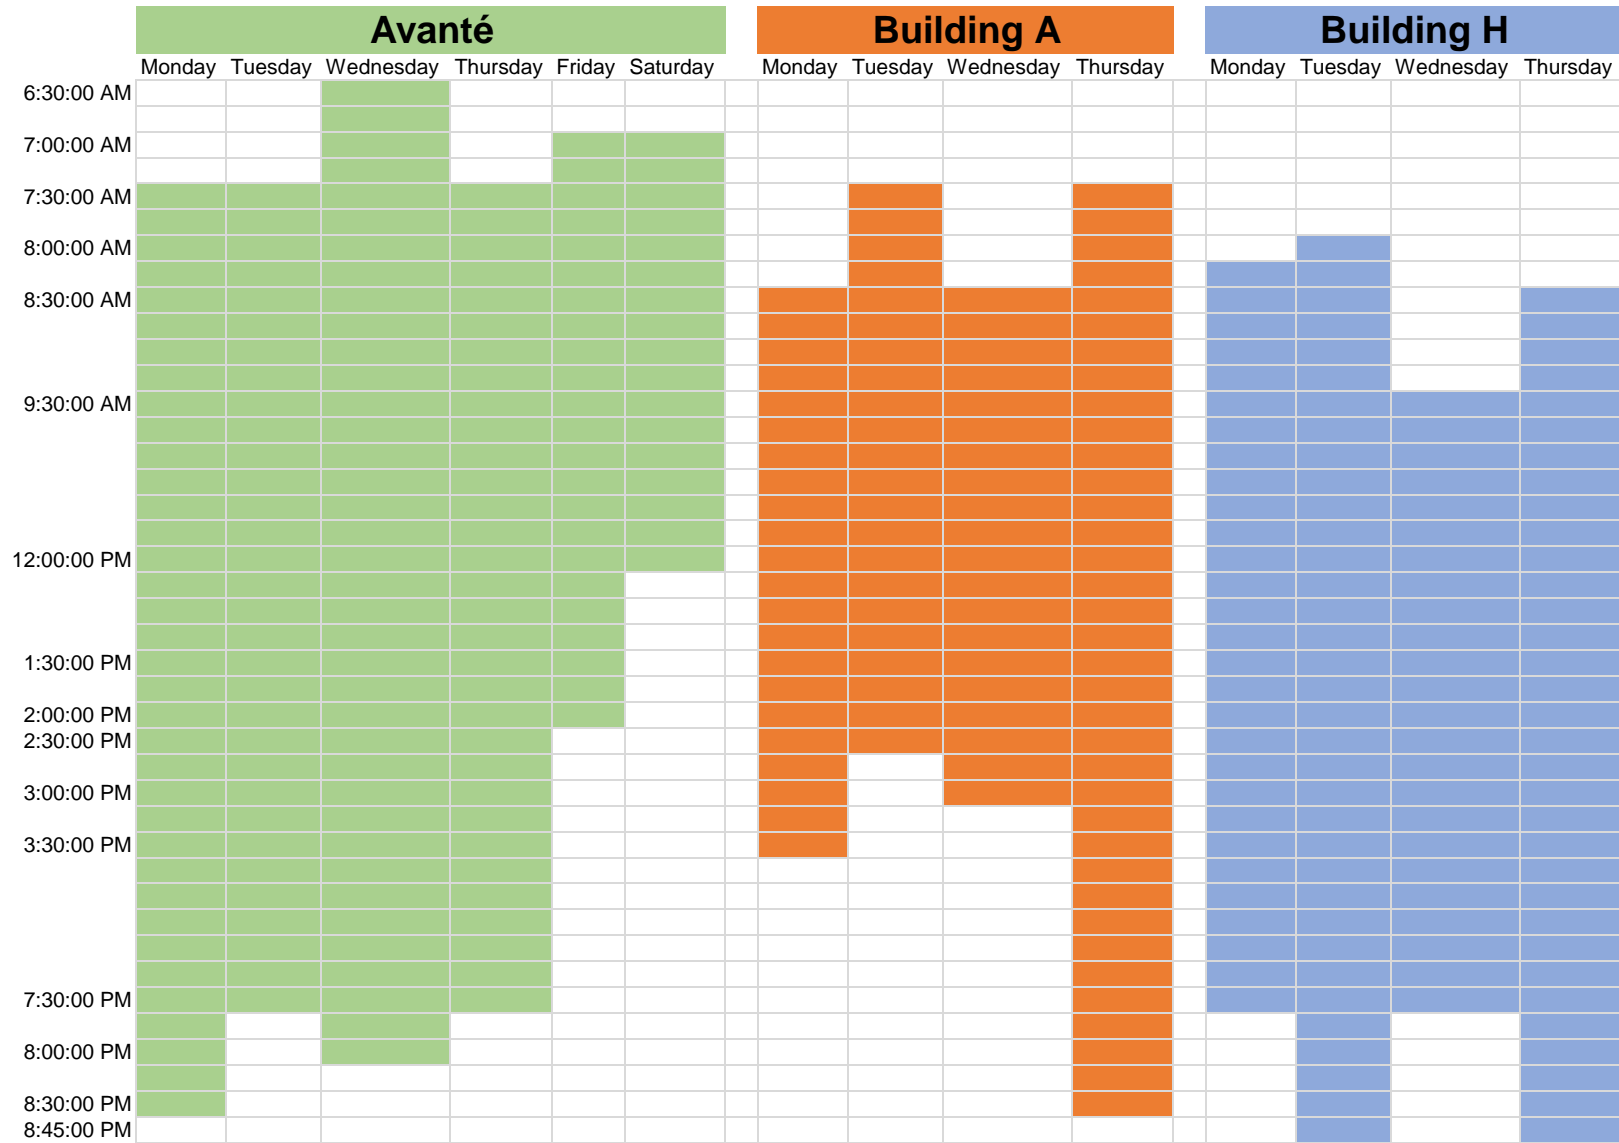

Harper College Screening Stations: Hours of Operations

Effective 9/14/2020, hours subject to change

Building M: Screenings will take place before each lab class.