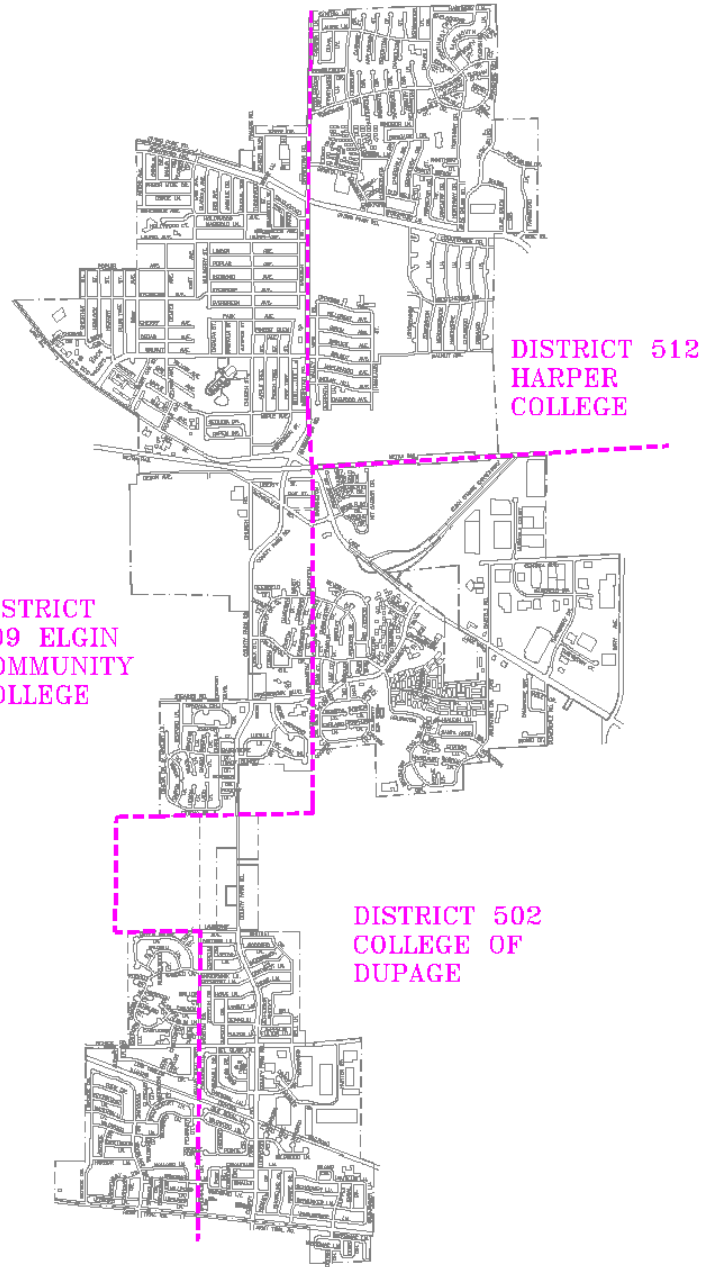

CHICAGO COOK
WORKFORCE
PARTNERSHIP